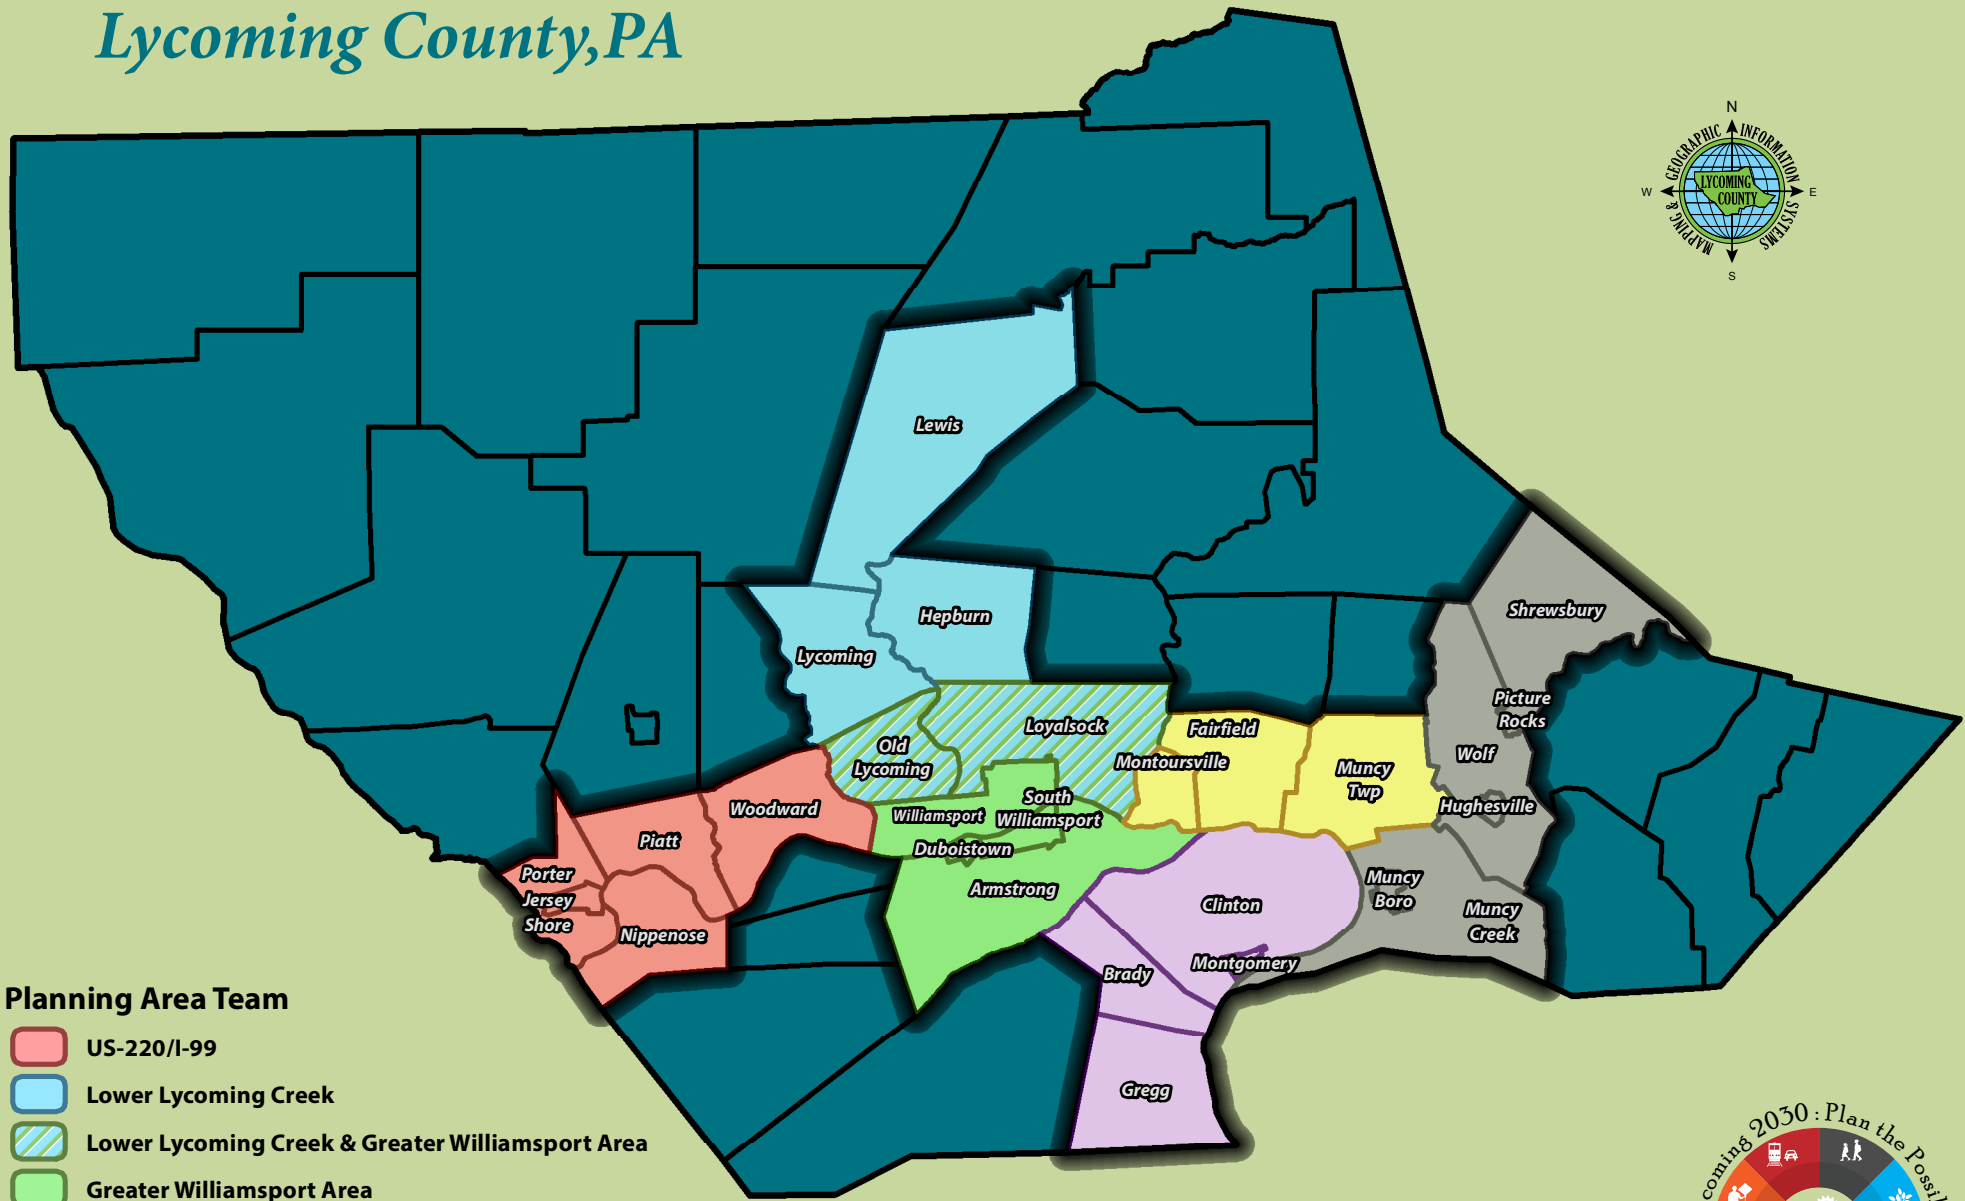

Growth Planning Areas

Lycoming County, PA

Planning Area Team

- US-220/I-99
- Lower Lycoming Creek
- Lower Lycoming Creek & Greater Williamsport Area
- Greater Williamsport Area
- Montoursville/Muncy
- US-15 South
- Muncy Creek